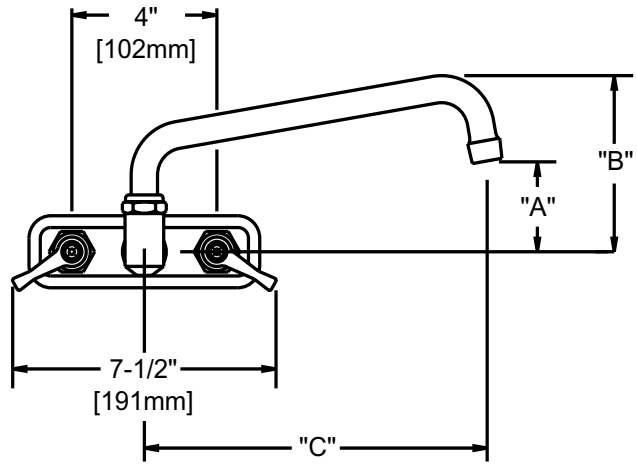

JOB NAME:

QUANTITY:

ITEM NO.:

PRODUCT NAME:  
**4" C/C BACKSPLASH FAUCET WITH SWING SPOUT**

- MODEL:
- 26239 WITH 6" SWING SPOUT
  - 26247 WITH 8" SWING SPOUT
  - 26255 WITH 10" SWING SPOUT
  - 26263 WITH 12" SWING SPOUT
  - 26271 WITH 18" SWING SPOUT

MODEL	DIM "A"	DIM "B"	DIM "C"
26239	1-7/8" [48mm]	4-1/4" [108mm]	6" [152mm]
26247	2-1/4" [57mm]	4-7/8" [124mm]	8" [203mm]
26255	2-7/8" [73mm]	5-3/8" [137mm]	10" [254mm]
26263	3-3/8" [86mm]	6" [152mm]	12" [305mm]
26271	5-1/8" [130mm]	7-3/4" [197mm]	18" [457mm]

- FEATURES:
- \* 4" C/C BACKSPLASH MOUNTED
  - \* 1-1/2" LONG SHANKS WITH LOCK NUTS AND 1/2" NPT THREADS

SYSTEM LIMITS

TEMP: 40 F MIN TO 140 F MAX  
 PRESSURE 200 PSI MAX STATIC  
 2.20 GPM AT 80 PSI

SHIPPING WEIGHT  
 \* 5.5 LBS