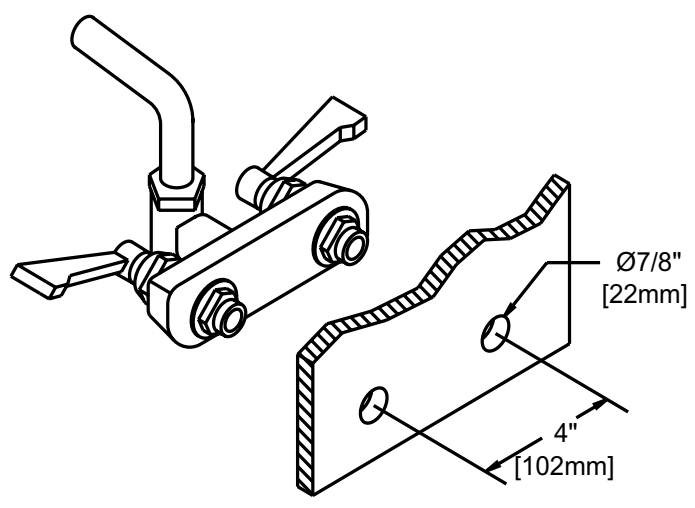

ANSI/A112.18.1M

Distributed by Fisher Manufacturing Company
P.O. Box 60 Tulare, CA 93725-0060
Phone 800-421-6162 FAX 800-8-FAUCET (800-832-8238)